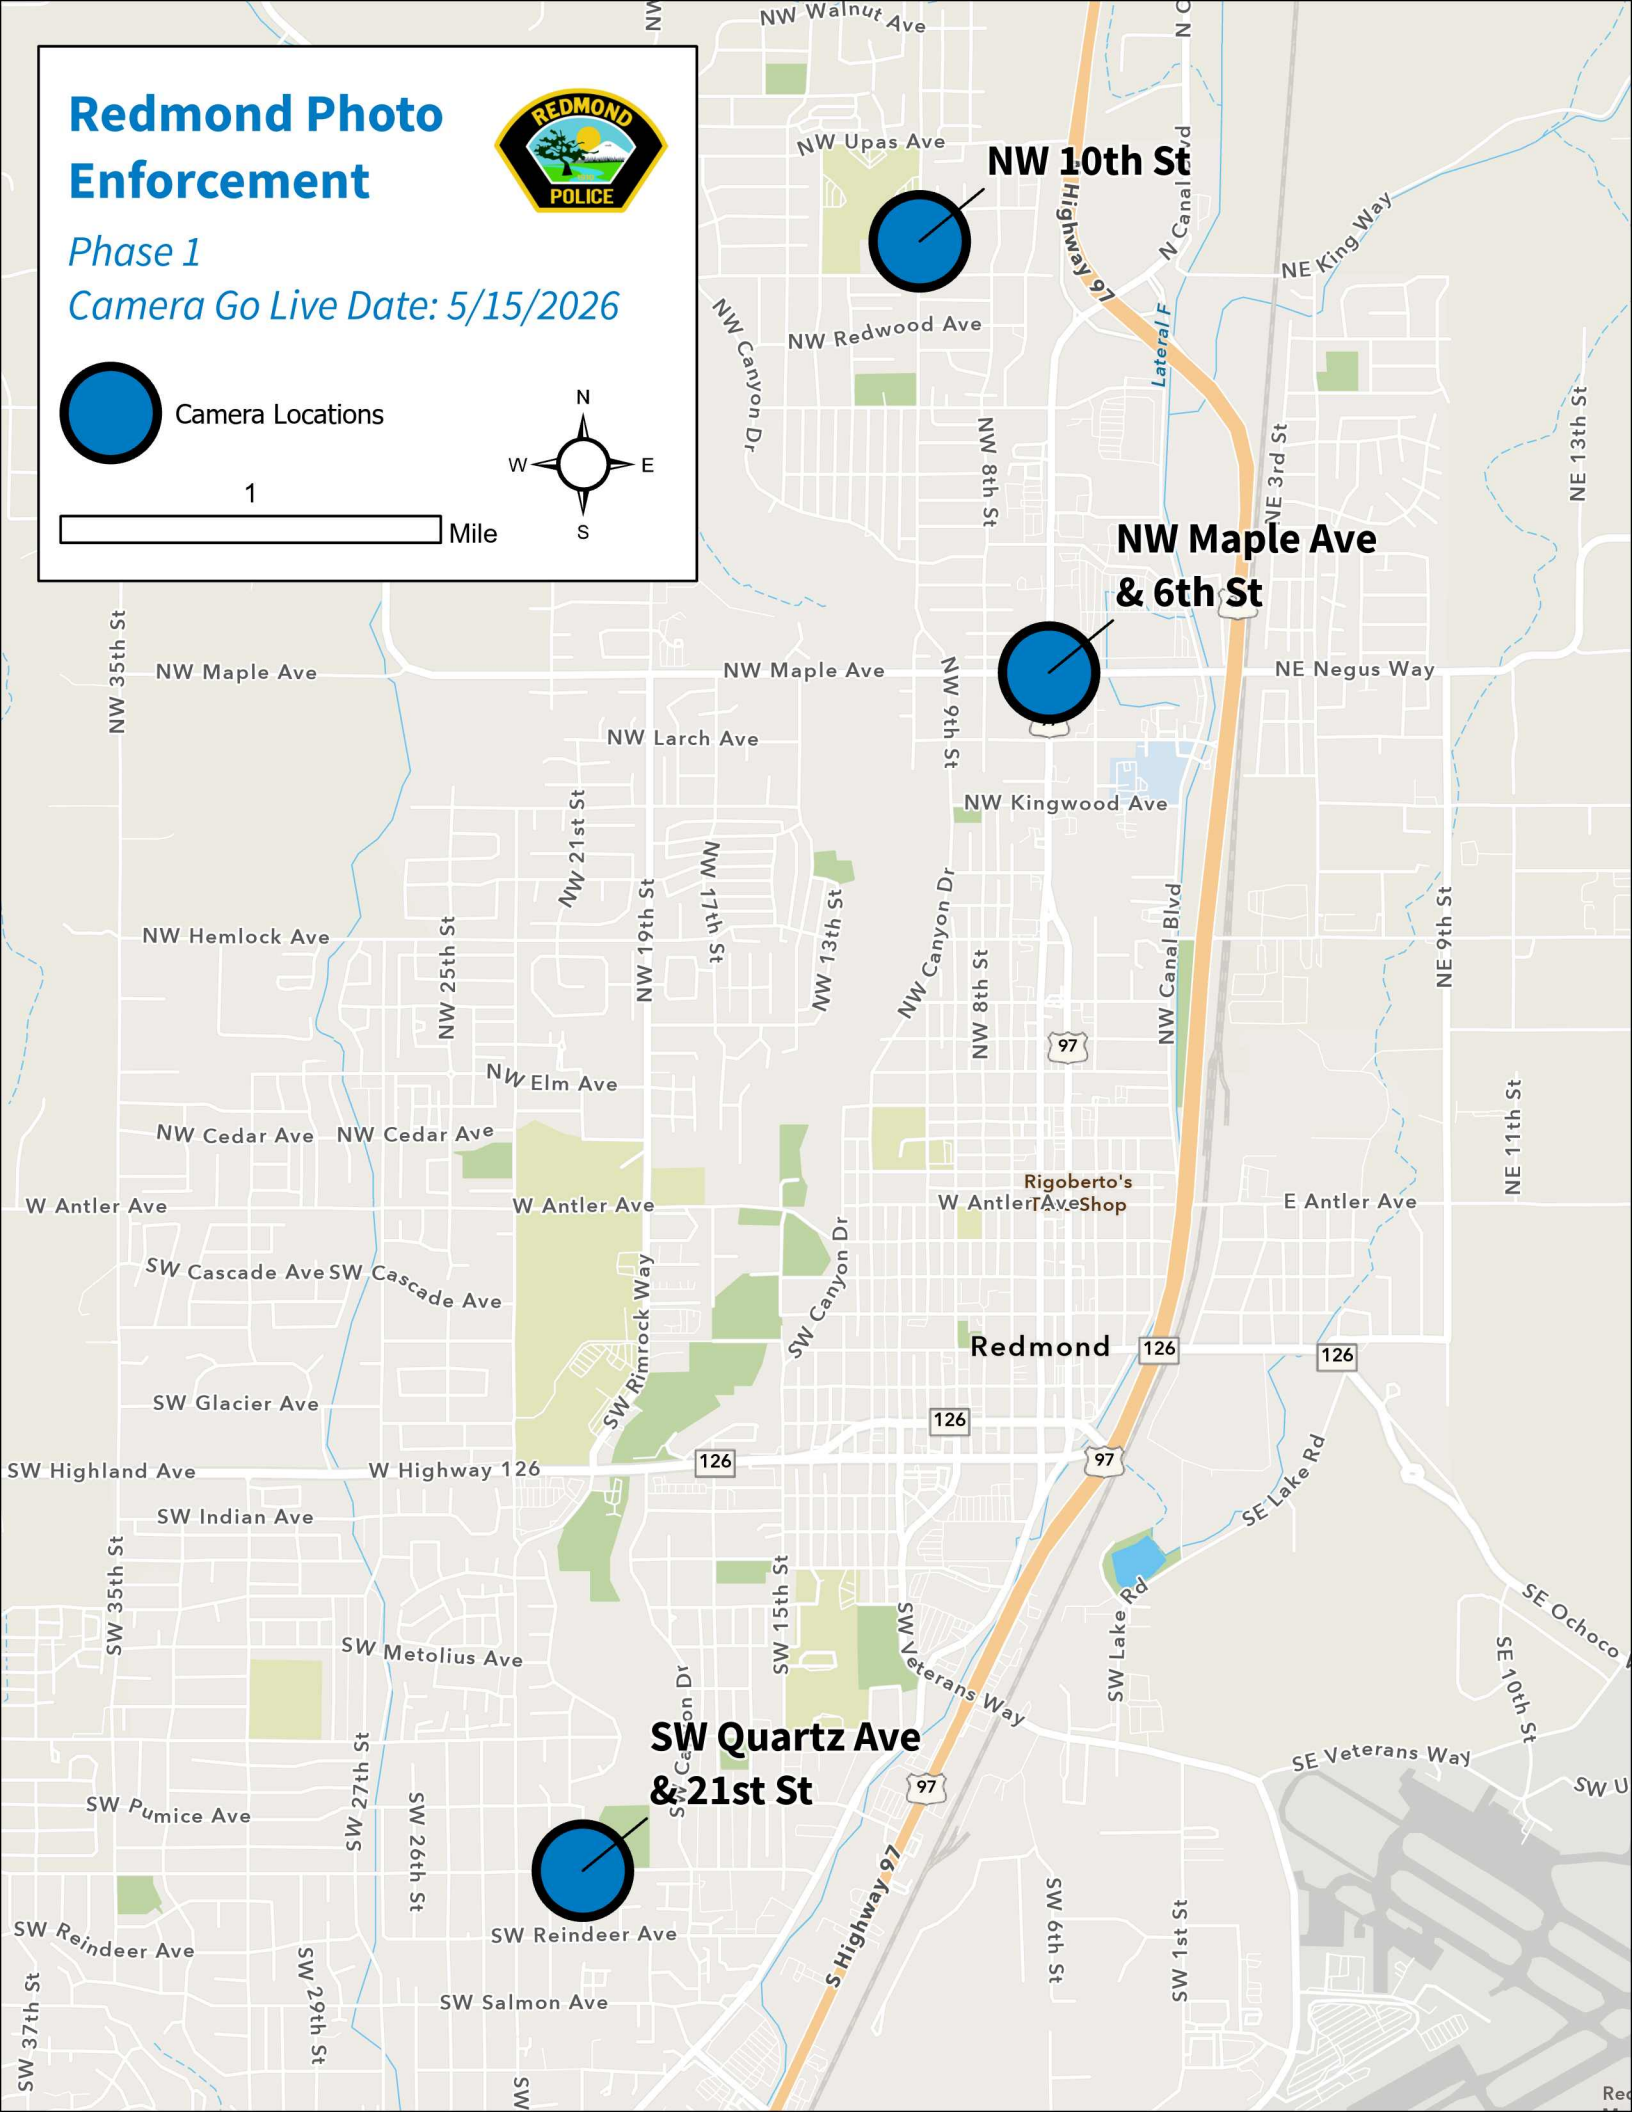

Redmond Photo Enforcement

Phase 1

Camera Go Live Date: 5/15/2026

Camera Locations

1

Mile

NW 10th St

NW Maple Ave & 6th St

SW Quartz Ave & 21st St